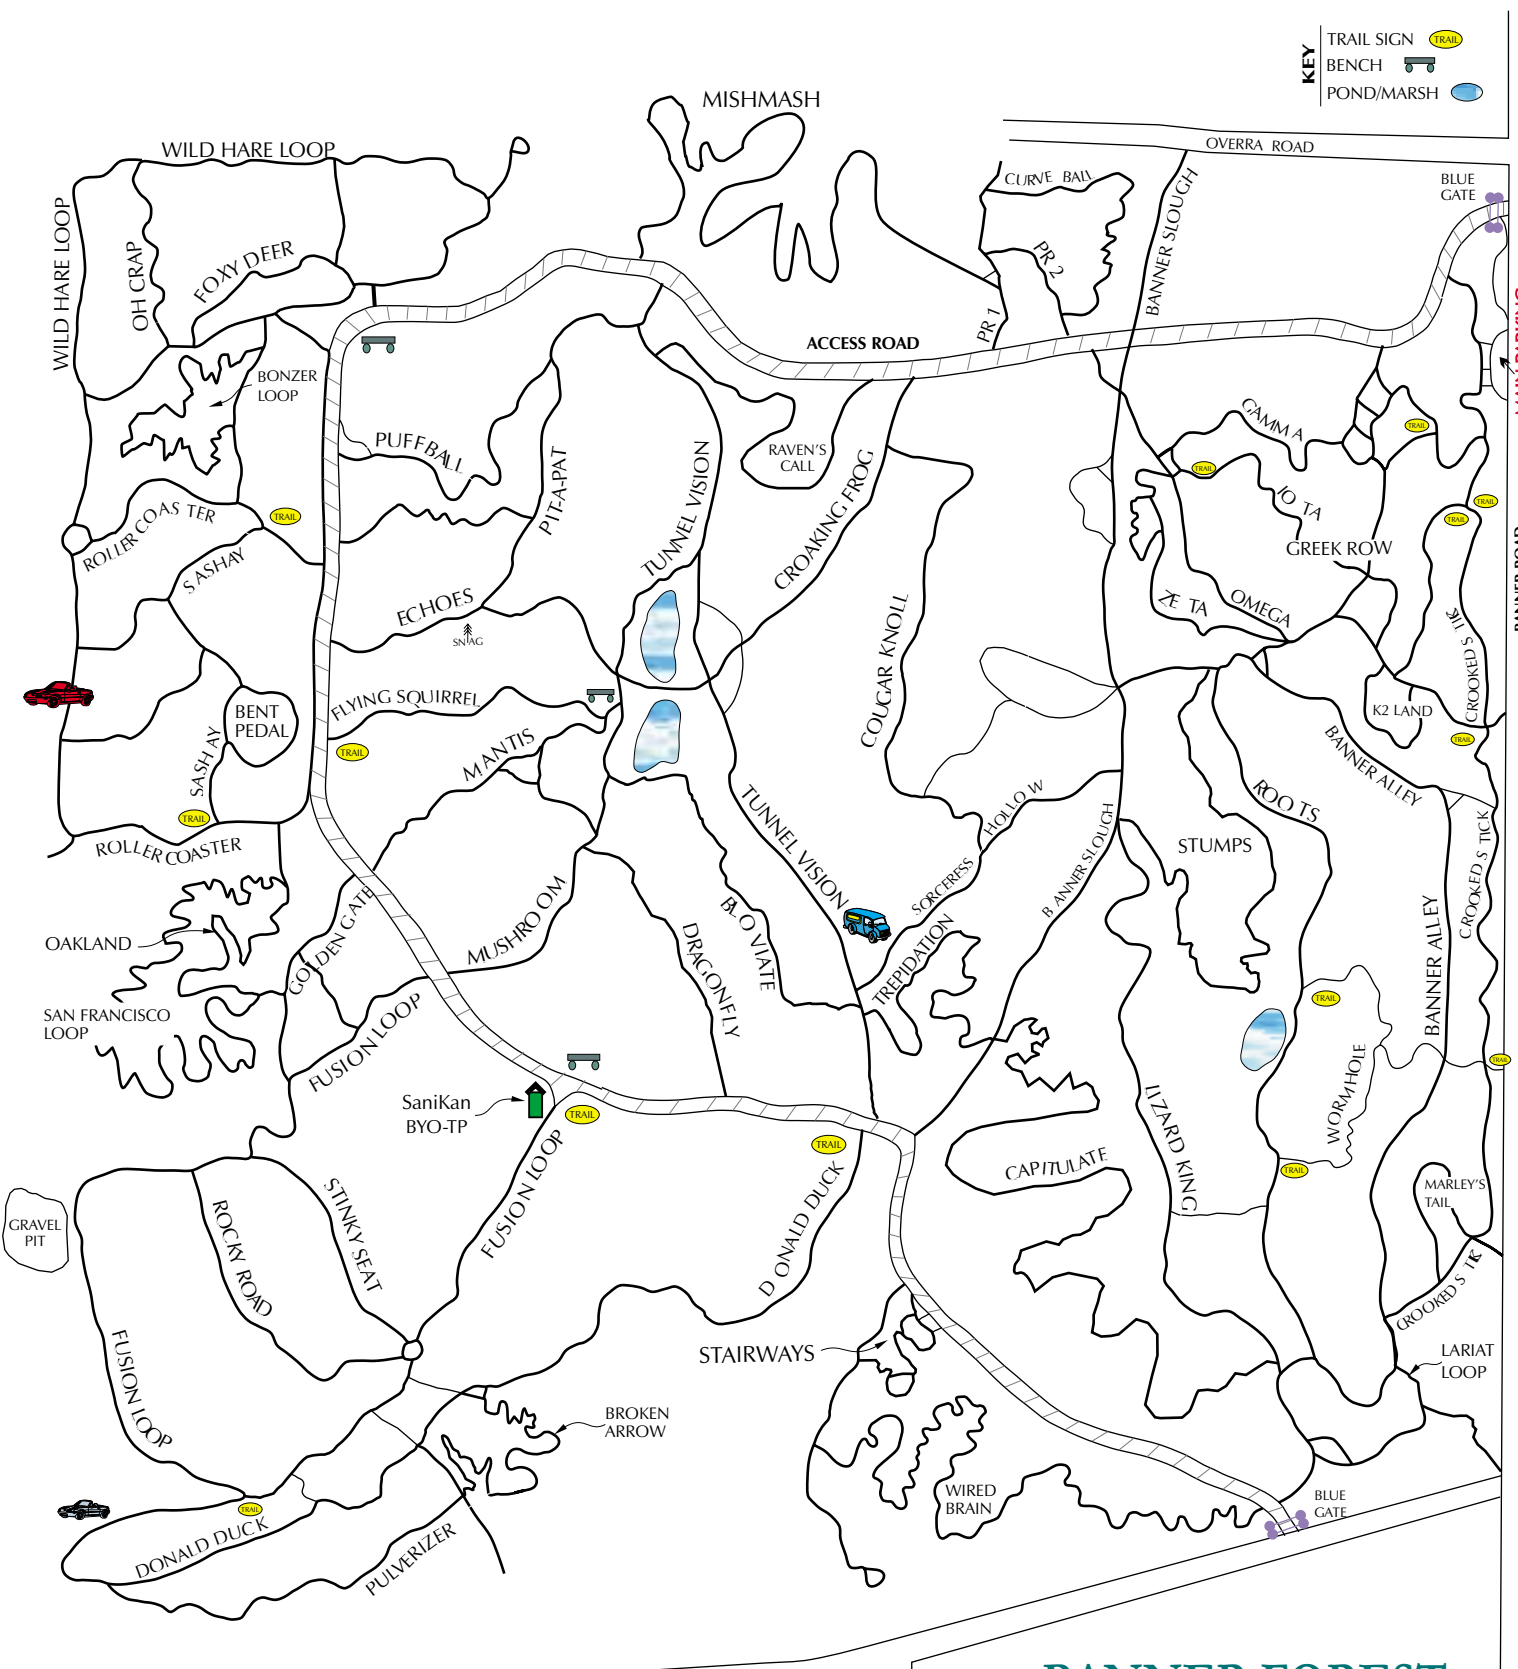

KEY

- TRAIL SIGN 
- BENCH 
- POND/MARSH 

MAIN PARKING

BANNER ROAD

SE Olalla Valley Road

BANNER FOREST

Port Orchard, WA
JULY 2006

DISCLAIMER: The trails described in this guide are in their natural state and have many obstacles and hazardous terrain. The sport of mountain biking has many inherent dangers. These trails are not regularly patrolled or examined. The map user agrees to use this map at their own risk and agrees to waive any and all claims against its authors for any liability for personal injury, death or property damage sustained by the map user as a result of cycling the trails shown on this map. Use this map at your own risk.