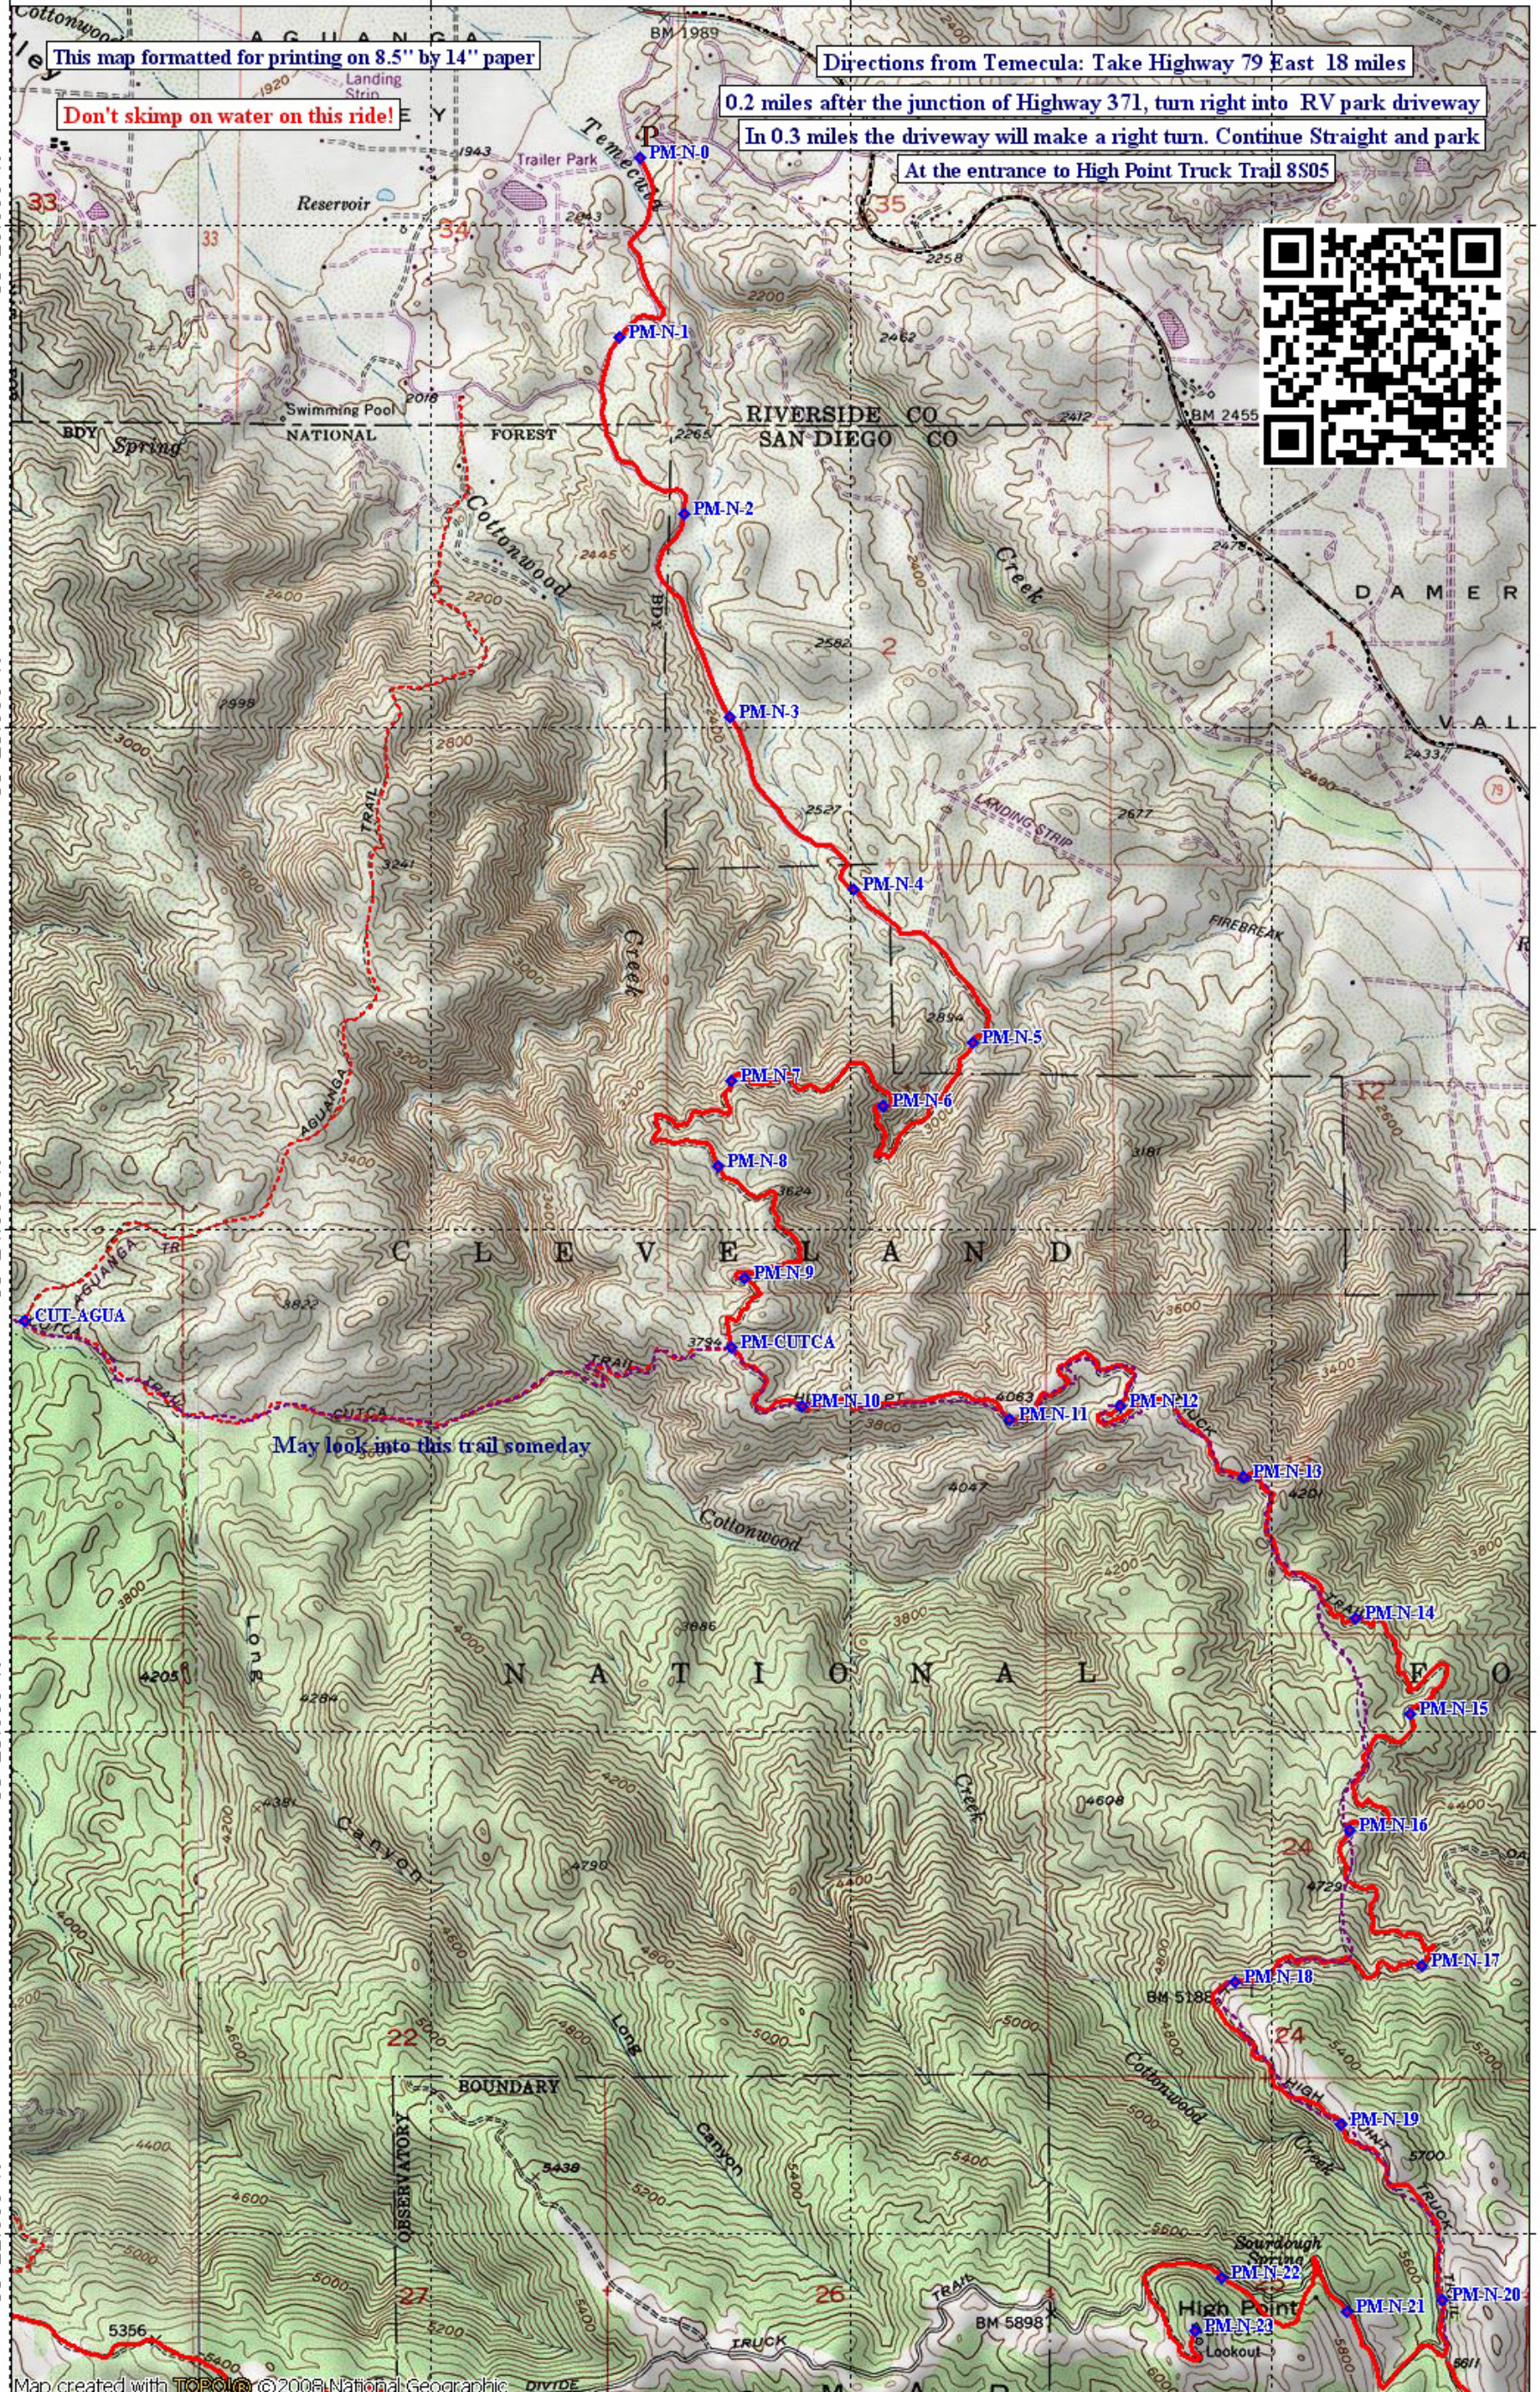

This map formatted for printing on 8.5" by 14" paper

Directions from Temecula: Take Highway 79 East 18 miles

Don't skimp on water on this ride!

0.2 miles after the junction of Highway 371, turn right into RV park driveway

In 0.3 miles the driveway will make a right turn. Continue Straight and park

At the entrance to High Point Truck Trail 8S05

May look into this trail someday

TN ↑ MN 12 1/2°

07/12/10