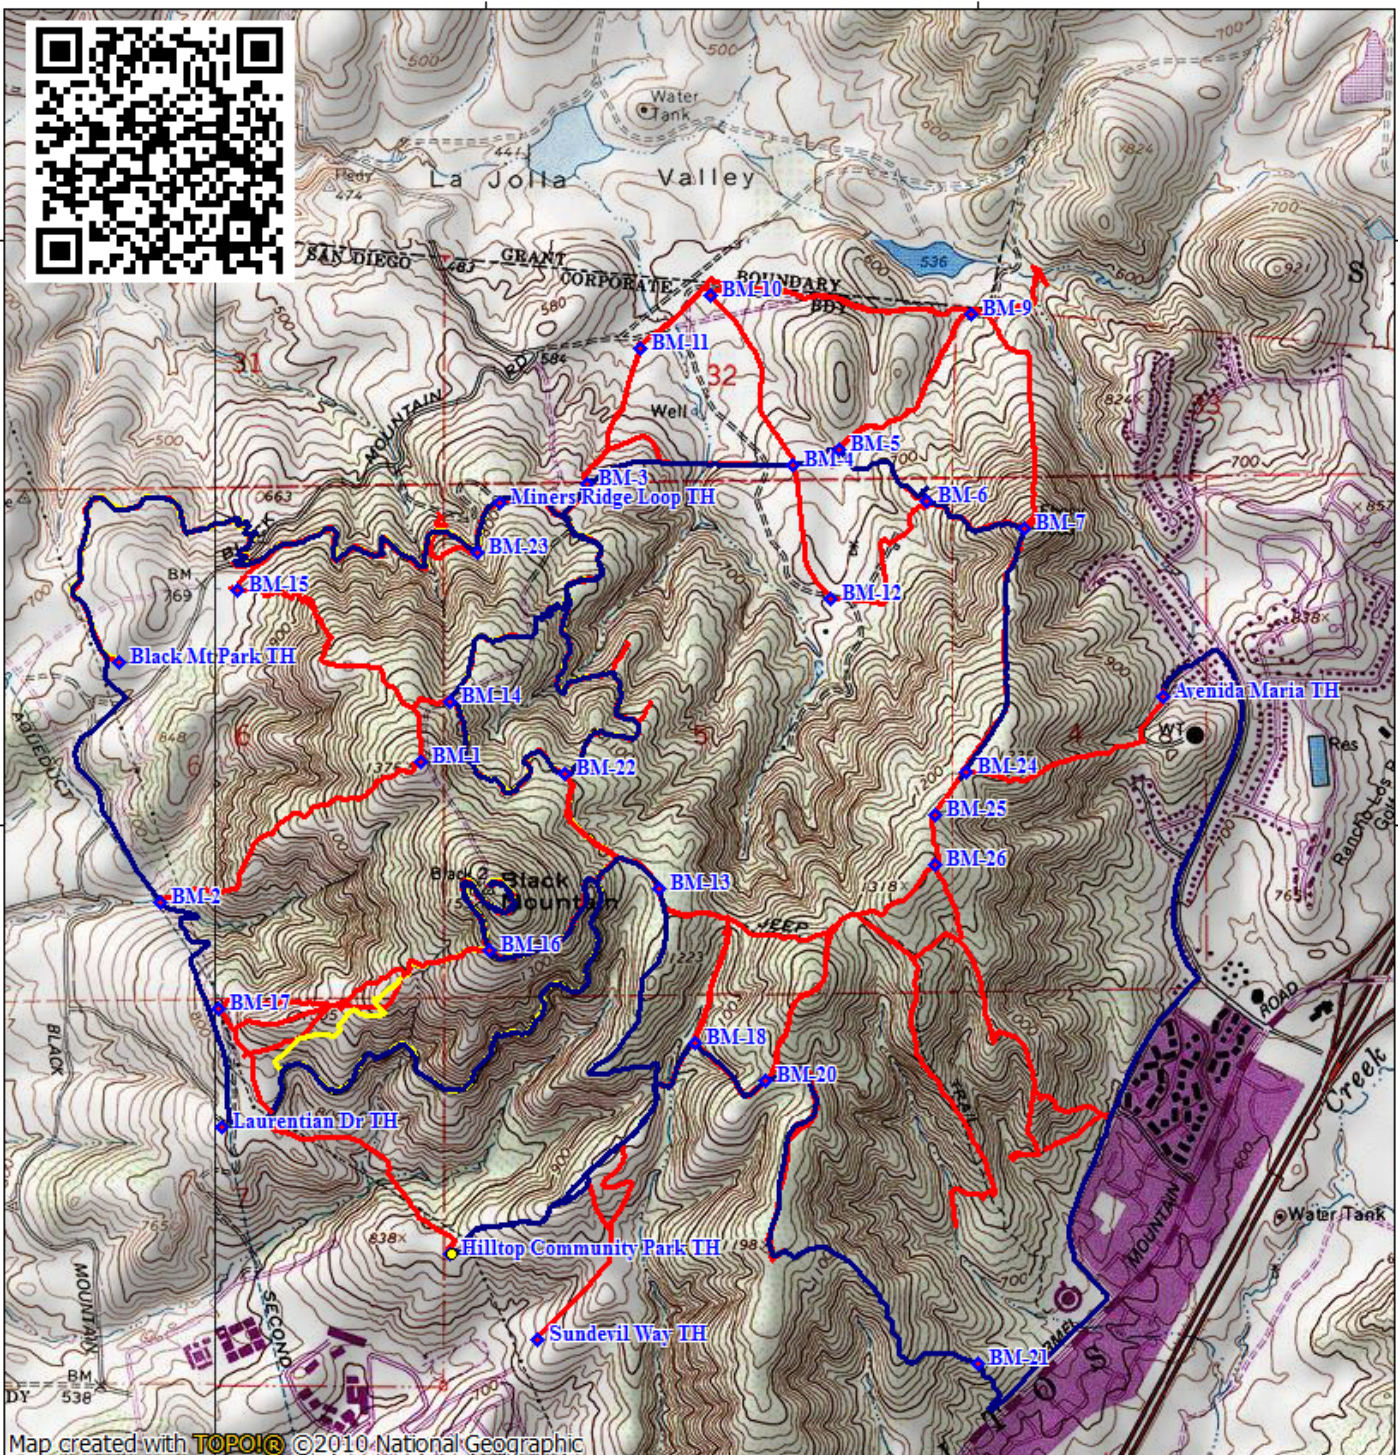

33°00.000' N

33°00.000' N

32°59.000' N

32°59.000' N

Map created with TOPO! © 2010 National Geographic

TN MN
12°
03/21/15