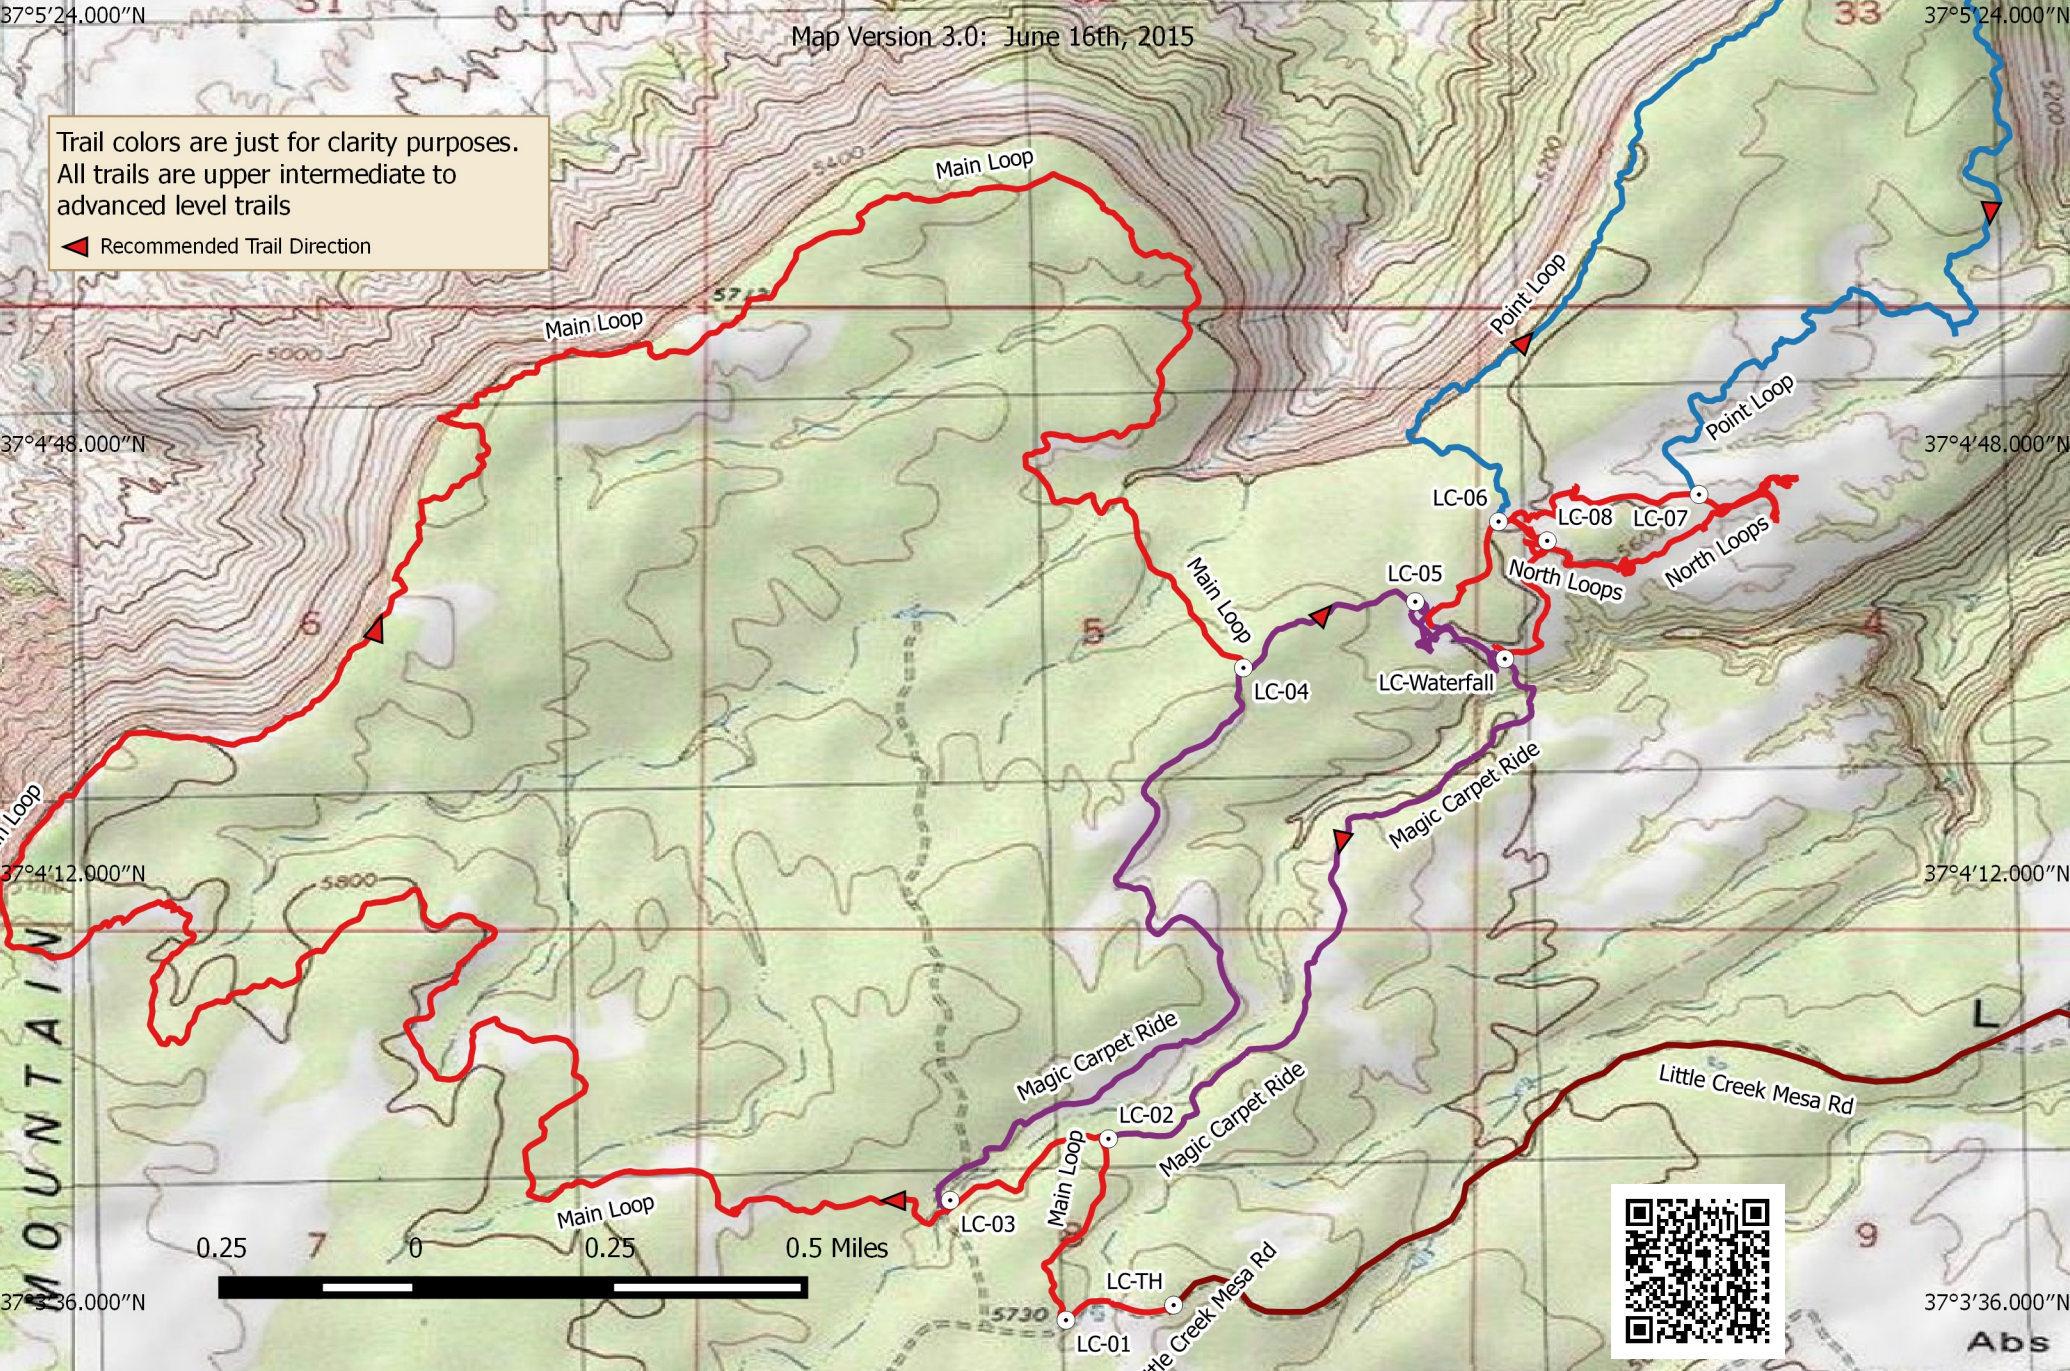

113°15'0.000"W

113°14'24.000"W

113°13'48.000"W

113°13'12.000"W

113°12'36.000"W

# Little Creek Mesa Near Hurricane, Utah

Map Version 3.0: June 16th, 2015

Trail colors are just for clarity purposes.  
All trails are upper intermediate to  
advanced level trails

◀ Recommended Trail Direction

MOUNTAIN

0.25 0 0.25 0.5 Miles

37°5'24.000"N 37°4'48.000"N 37°4'12.000"N 37°3'36.000"N

113°15'0.000"W 113°14'24.000"W 113°13'48.000"W 113°13'12.000"W 113°12'36.000"W